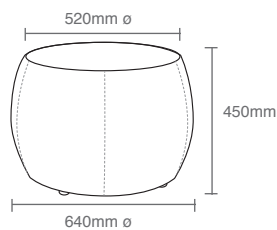

### Dimensions (MM)

**Small:**  
Seat size: 520ø  
Seat height: 450  
Overall: 640w x 640d x 450h

**Medium:**  
Seat size: 600ø  
Seat height: 450  
Overall size: 720w x 720d x 450h

**Large:**  
Seat size: 980ø  
Seat height: 450  
Overall: 1100w x 1100d x 450h