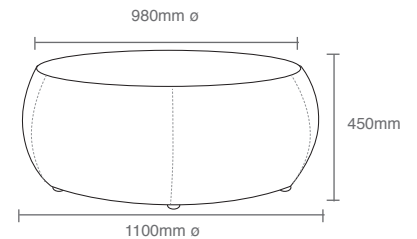

### Features

- Superior 80mm 35/230 FR foam
- Strong durable inner construction
- Plastic glides

### Dimensions (MM)

**Small:**  
Seat size: 520ø  
Seat height: 450  
Overall: 640w x 640d x 450h

**Medium:**  
Seat size: 600ø  
Seat height: 450  
Overall size: 720w x 720d x 450h

**Large:**  
Seat size: 980ø  
Seat height: 450  
Overall: 1100w x 1100d x 450h