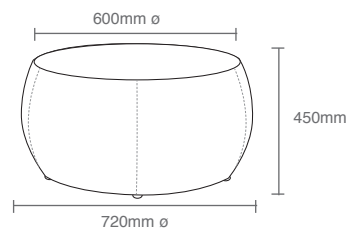

### Features

- Superior 80mm 35/230 FR foam
- Strong durable inner construction
- Plastic glides

### Dimensions (MM)

**Small:**  
Seat size: 520ø  
Seat height: 450  
Overall: 640w x 640d x 450h

**Medium:**  
Seat size: 600ø  
Seat height: 450  
Overall size: 720w x 720d x 450h

**Large:**  
Seat size: 980ø  
Seat height: 450  
Overall: 1100w x 1100d x 450h